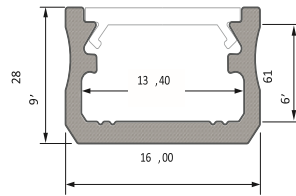

Profil LED

Profile LED / LED-Profil

LPA

Profil LED LPA Profile LED LPA / LED-Profil LPA

white (lacquered) / weiß (lackiert)	black (anodized) / schwarz (eloxiert)	inox (anodized) / inox (eloxiert)	silver (anodized) / silber (eloxiert)	raw / roh

Dimensions / Abmessungen **1000 mm, 2020 mm, 3000 mm**

LED strip width / LED-Streifen Breite	do 12 mm up to 12 mm / bis 12 mm
Application / Anwendungsbereich	surface-mounted – for decorative lighting in offices and homes / Oberflächenprofil – zur dekorativen Beleuchtung von Büroräumen und Wohnbereichen

(PVC/PMMA/PC) Covers / Abdeckungen

Dimensions / Abmessungen: **1000 mm, 2020 mm, 3000 mm**

BASIC

✦ PMMA 95%	✦ PMMA 78%	✦ PMMA 51%	✦ PMMA 90%	✦ PMMA 83%	✦ PMMA 92%	✦ PMMA 92%
✦ PVC 88%	✦ PVC 66%	✦ PVC 44%				
✦ PC 92%	✦ PC 67%	✦ PC 36%				